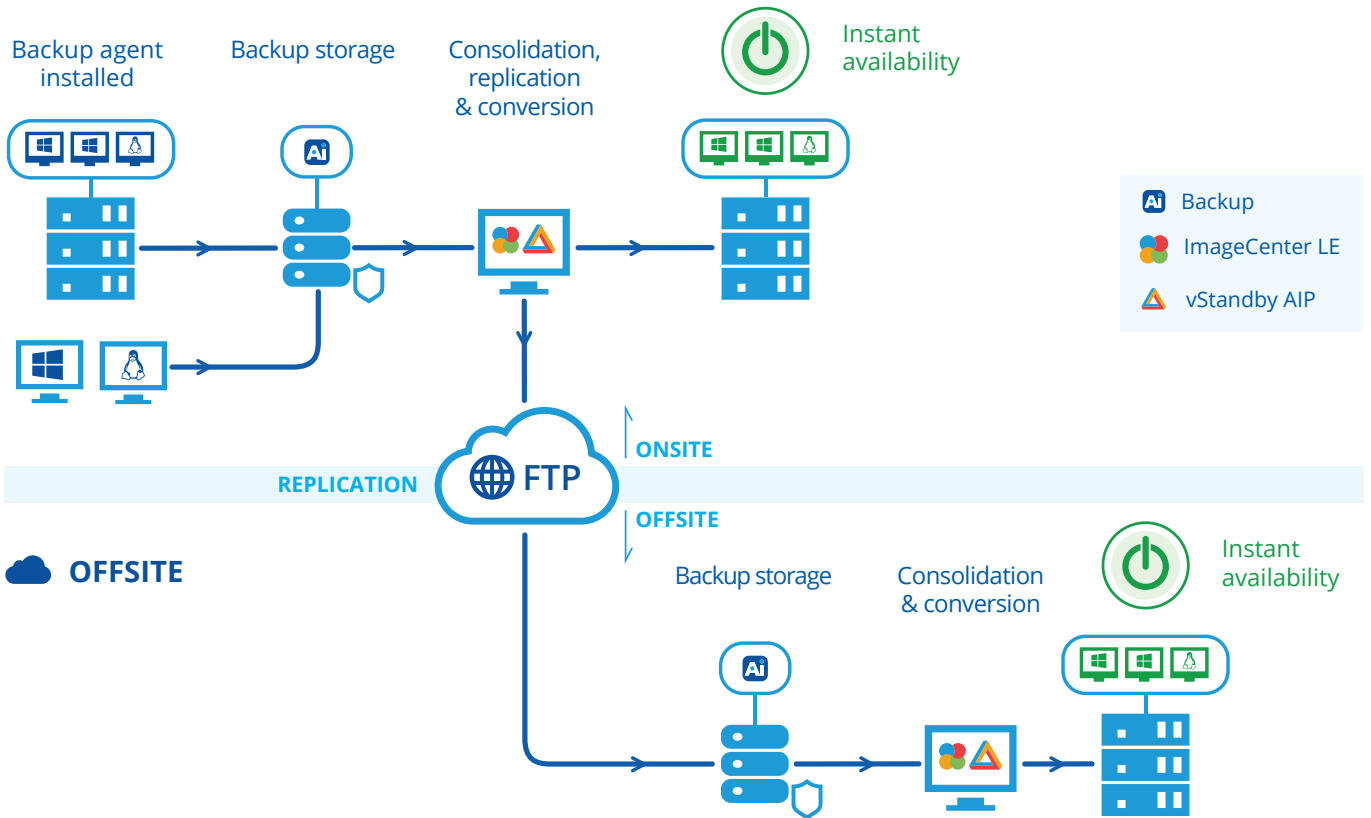

Instant availability everywhere and for any IT environment

Scenario

Mixed environment with physical and virtual (Microsoft Hyper-V hypervisor) Windows (Win2000/XP to Win2012 R2/10) and Linux RedHat OS. All machines should be protected from any disasters with restore capacities in minutes in house as well as offsite (server FTP & VMware ESXi datacentre).

Solution

LOCAL

Fulfilled requirements

	Windows	Linux
Backup of new and old OSes	✓	✓
Offsite backup replication	✓	✓
Onsite Instant Disaster Recovery (<5 min)	✓	✓
Offsite Instant Disaster Recovery (<5 min)	✓	✓
Flexible Instant DR in Hyper-V & VMware	✓	✓
Remote installation	✓	✓
Fast backup testing	✓	✓
Only one solution provider	✓	✓
Deduplication	✓	✓